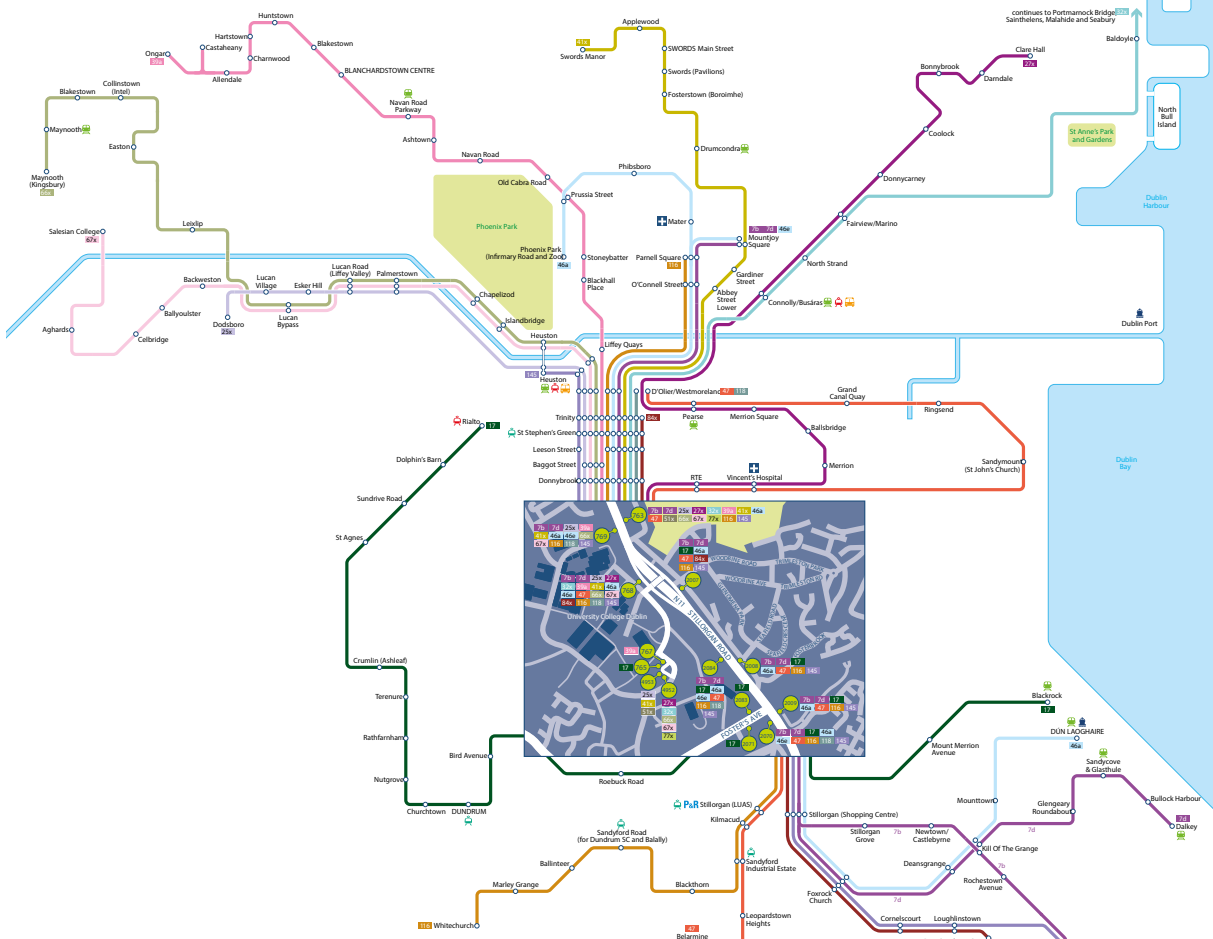

Buses serving UCD Belfield

New 142 Bus Service linking Portmarnock to UCD Belfield weekdays. See www.dublinbus.ie for details.