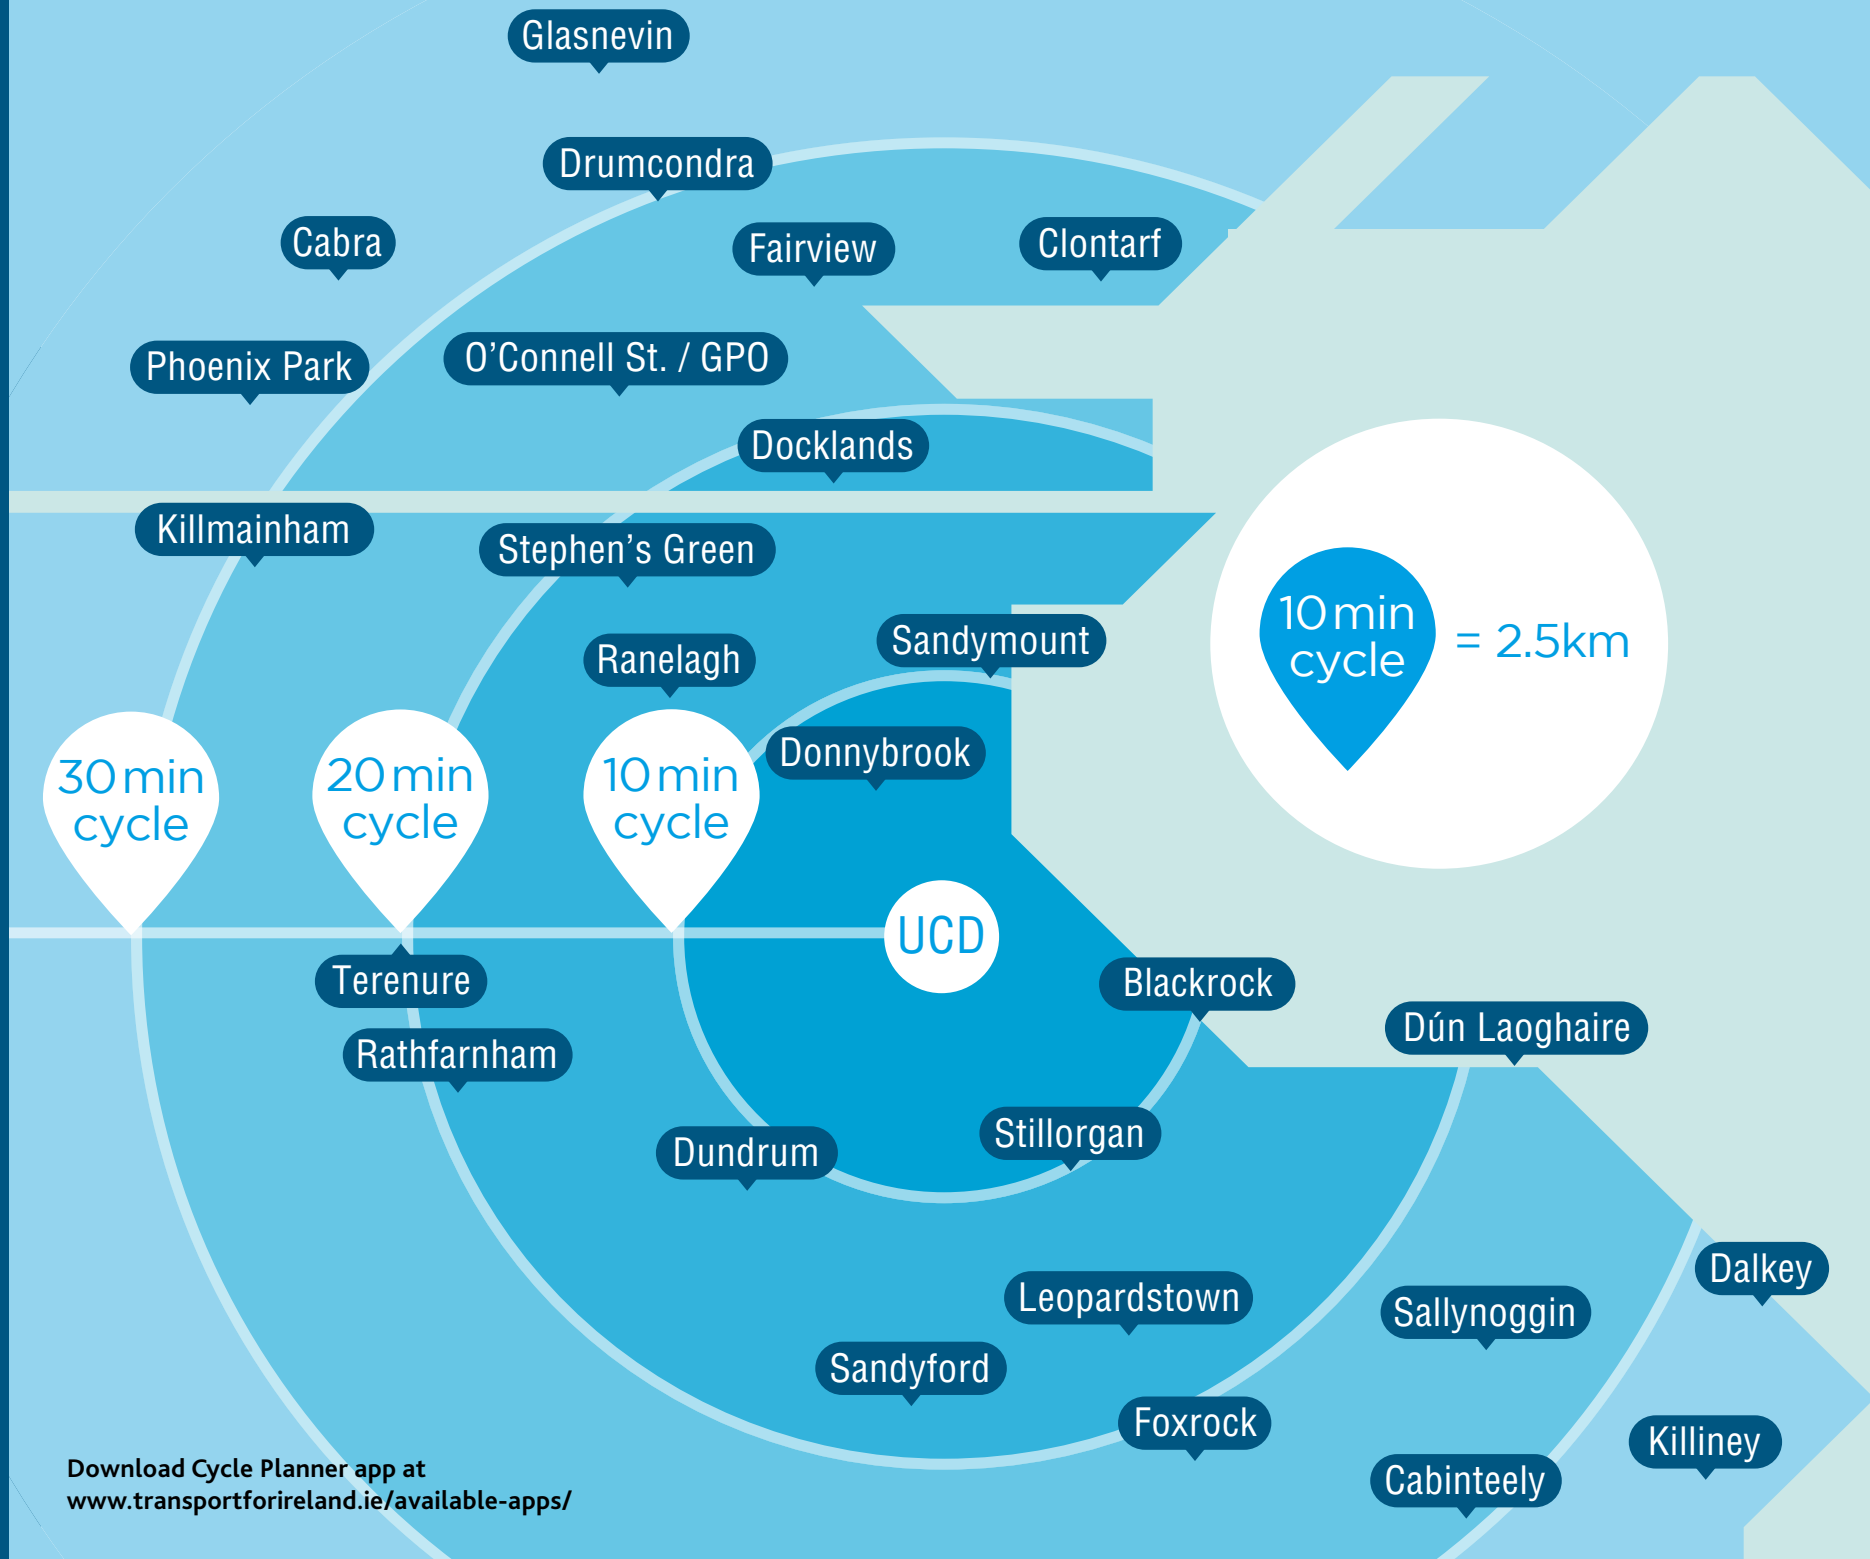

- **Beside the AIB Bank, in the Tierney car park**
- **Richview car park**
- **NovaUCD car park**
- **Opposite Health Sciences alongside Student Centre car park**

Traffic calming barriers are in place to prevent through traffic and make the campus safer for pedestrians and cyclists. They operate 07.00hrs to 10.30hrs and from 16.00hrs to 19.30hrs Monday to Friday all year round.

Download Cycle Planner app at
www.transportforireland.ie/available-apps/

Bus

DUBLIN BUS SERVICES

There are currently 16 routes served by Dublin Bus to and from the campus, including a number of express services.

Tram

LUAS SERVICES

Windy Arbour is the nearest LUAS stop to the UCD campus. It's on the Green Line, which serves from Stephen's Green to Sandyford or Bride's Glen, and vice versa.

If you're wondering about connecting to other transport services from LUAS download the free Transport for Ireland Journey Planner app, visit www.transportforireland.ie.