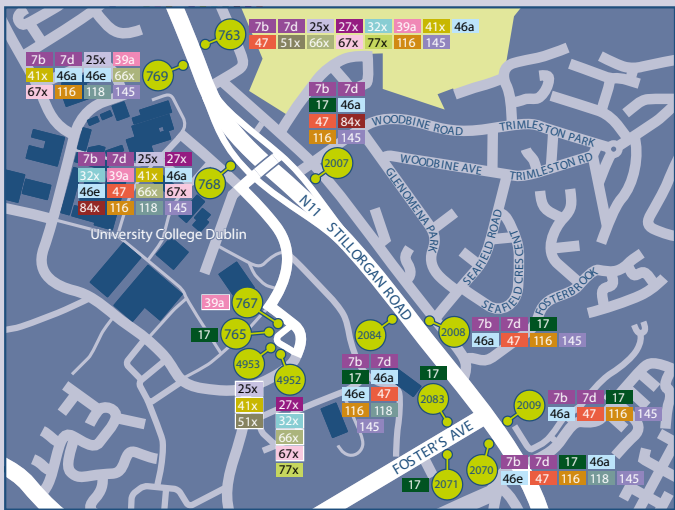

UCD is planning to introduce a subsidised UCD-LUAS shuttle bus to Windy Arbour on the LUAS Green Line during term time.

Train

DART SERVICES

The closest DART stations to UCD are the Sydney Parade and Booterstown stations. The DART runs from Bray in the South, to Malahide and Howth in the North.

A subsidised UCD shuttle bus departs to and from O'Reilly Hall car park for Sydney Parade from 8am to 10am & from 4pm to 6pm during term time.

COMMUTER SERVICES

Commuter Services run from stations nationwide to Heuston and Connolly stations. The 145 Bus brings you to and from Heuston station. Certain commuter services going through Connolly, continue to Sydney Parade. Alternatively, transferring to the DART at Connolly Station will bring you to Sydney Parade.

Buses serving UCD Belfield

New 142 Bus Service linking Portmarnock to UCD Belfield weekdays. See www.dublinbus.ie for details.

- KEY**
- Bus route
 - Principal stop
 - Bus route terminus
- Transfer Points**
Locations where it is possible to change to a different form of transport
- Rail (DART, COMMUTER or Intercity)
 - Tram (LUAS Green line)
 - Tram (LUAS Red line)
 - Bus coach (regional or intercity)
 - Park & Ride (larger car parks)
 - Ferry Port
- Points of Interest**
- Hospital
 - Public Park
- Geographic map inset only**
- 763 Bus stop and stop number
 - 47 Bus route serving stop
 - 39a Bus route terminus